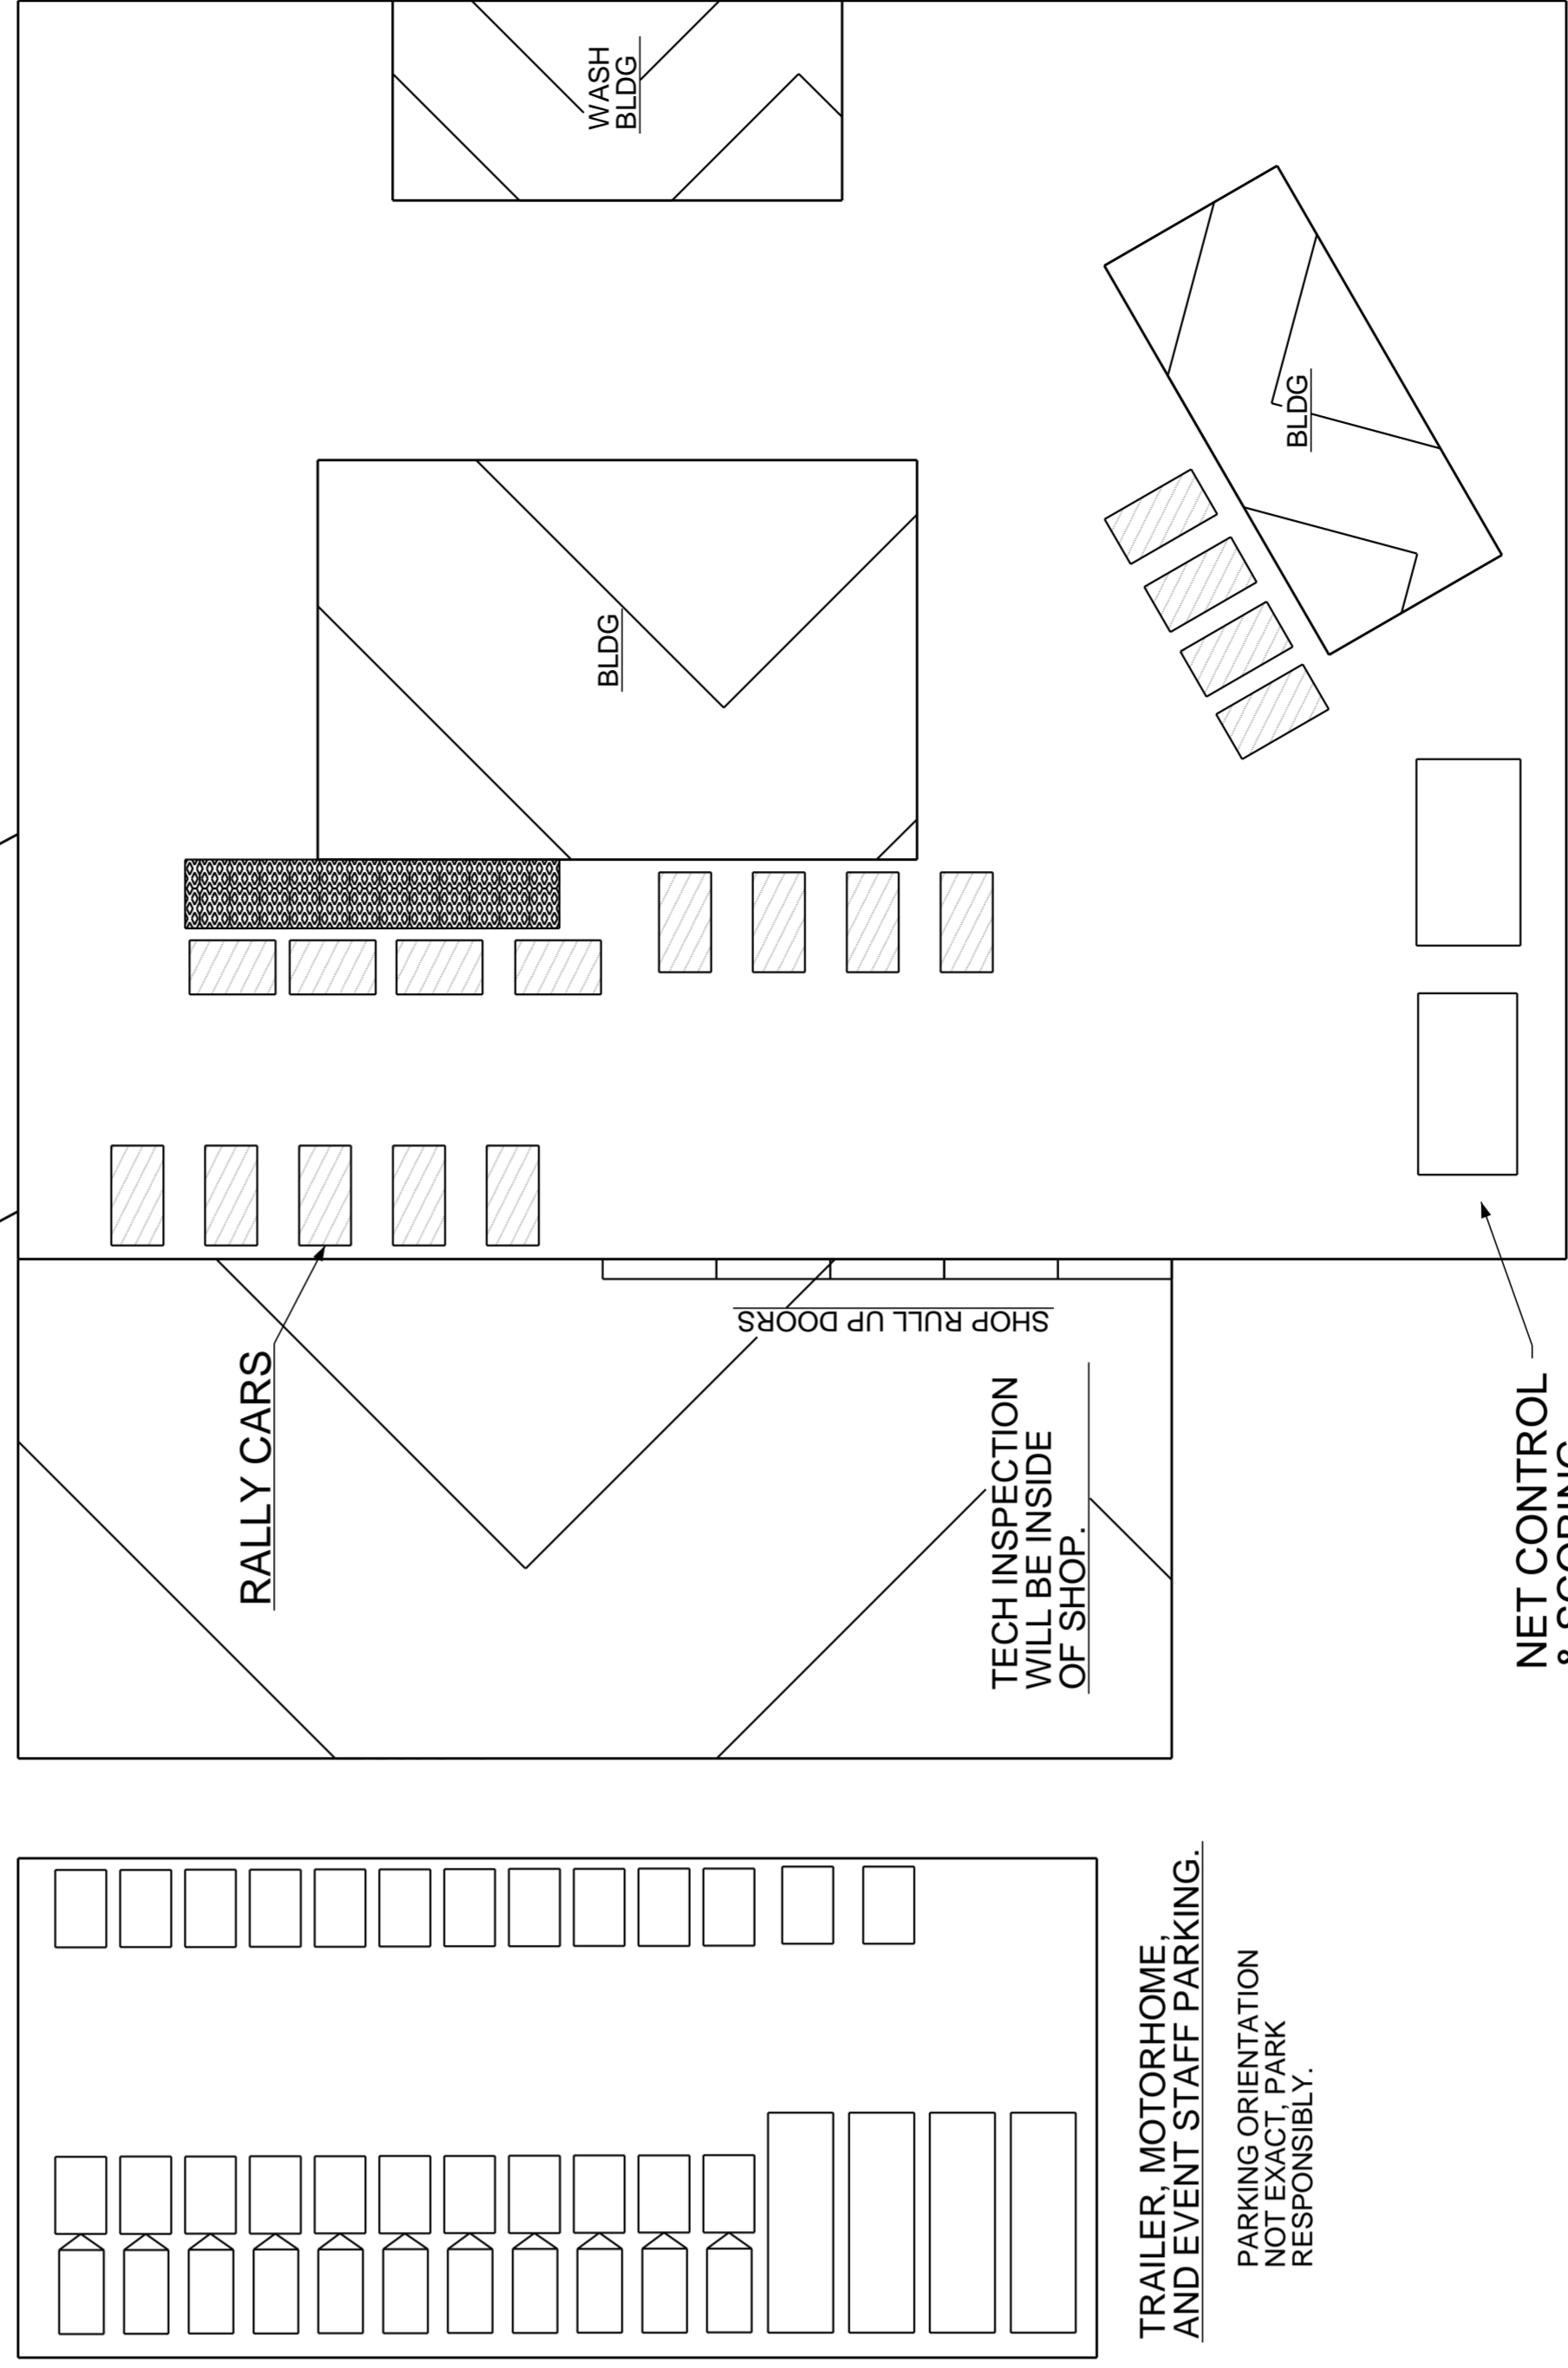

SEE ROUTE BOOK FOR SUPER SPECIAL COURSE
THIS AREA

DET.A

DETAIL A

PALO VERDE COLLEGE LAYOUT.

VEHICLE PIT & SUPER SPECIAL
SCALE IS APPROXIMATE

TRAILER, MOTORHOME,
AND EVENT STAFF PARKING.
PARKING ORIENTATION
NOT EXACT, PARK
RESPONSIBLY.