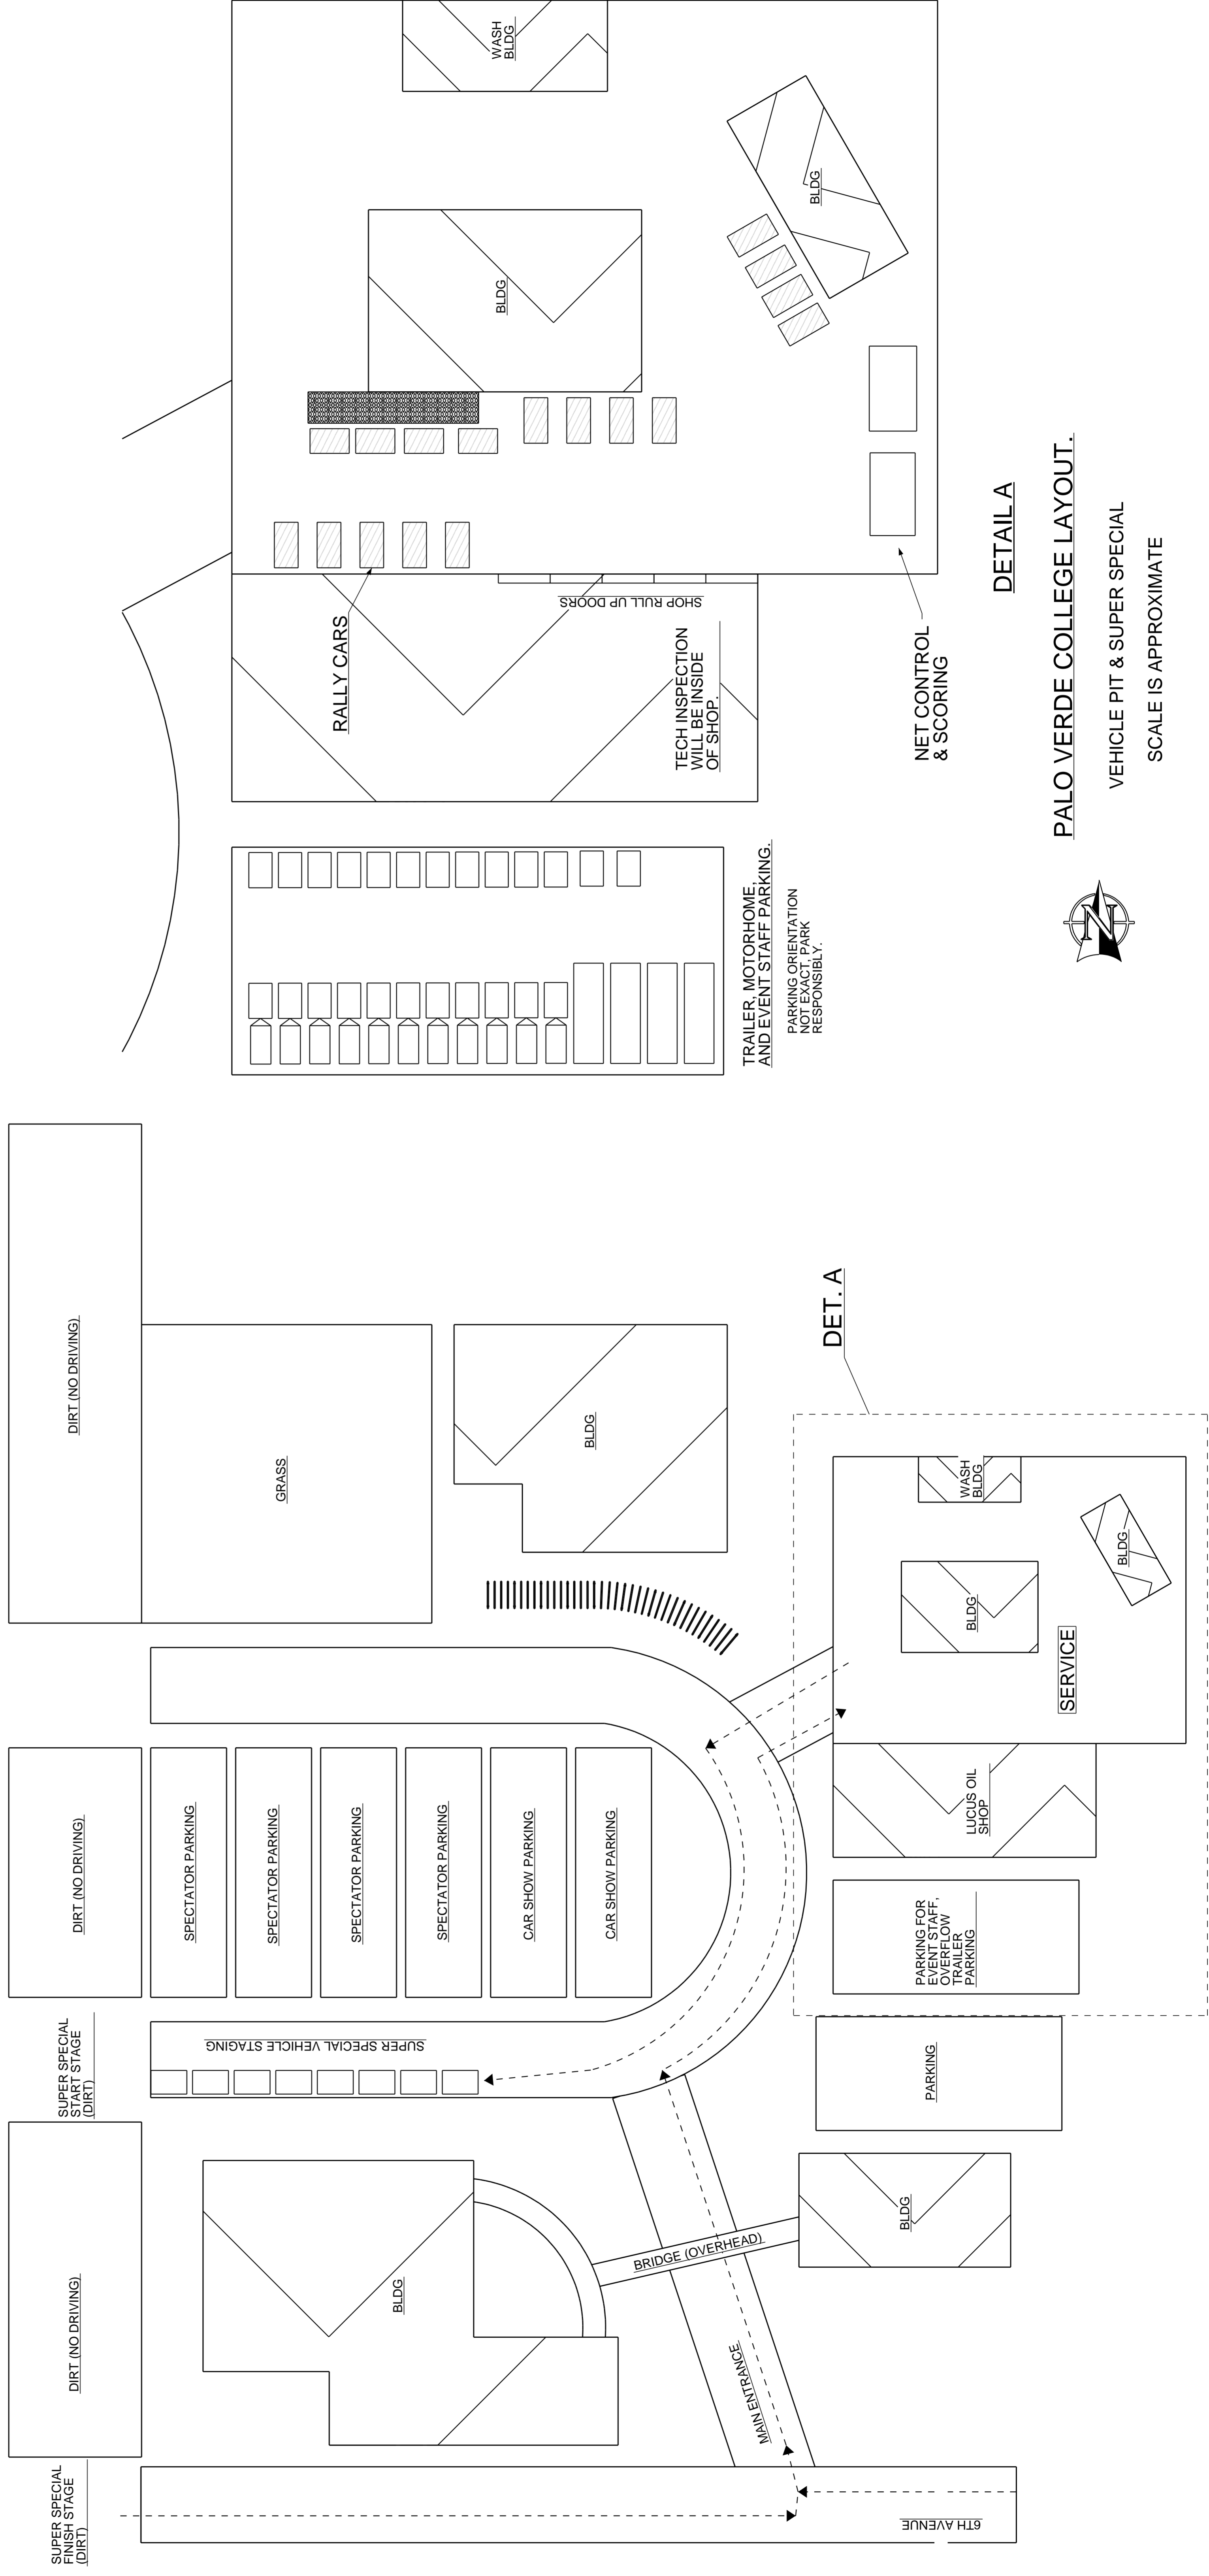

SEE ROUTE BOOK FOR SUPER SPECIAL COURSE
THIS AREA

DET.A

DETAIL A

PALO VERDE COLLEGE LAYOUT.

VEHICLE PIT & SUPER SPECIAL
SCALE IS APPROXIMATE

TRAILER, MOTORHOME,
AND EVENT STAFF PARKING.
PARKING ORIENTATION
NOT EXACT, PARK
RESPONSIBLY.